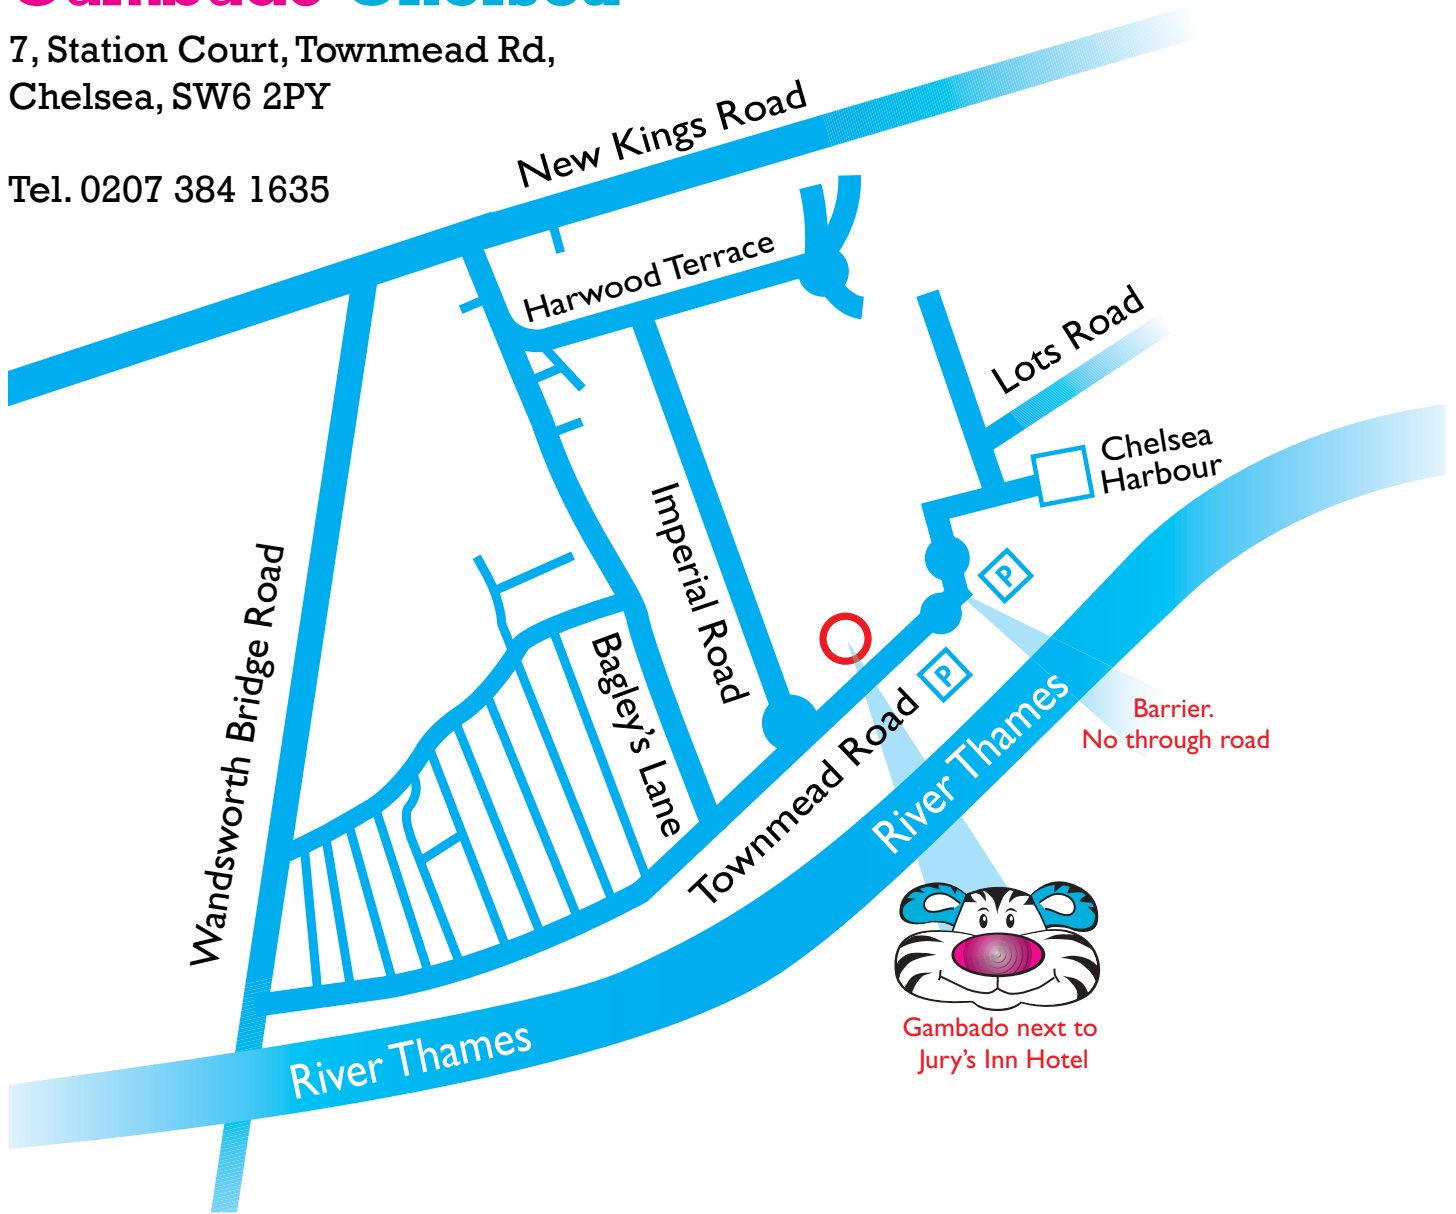

Gambado Chelsea

7, Station Court, Townmead Rd,
Chelsea, SW6 2PY

Tel. 0207 384 1635

Getting here by public transport

From Fulham Broadway station: Take the 391 bus towards Imperial Wharf – exit the bus on Imperial Road and turn left after the Jury's Inn hotel. Gambado Chelsea is next to the hotel on the left.

From Clapham Junction station: take the C3 bus (to the right as you exit the station) & tell the driver you need to get off at Imperial Wharf outside the Jury's Inn hotel. Exit the bus, walk past the Jury's Inn hotel and Gambado is on the left.

Getting here - parking

There is a car park situated opposite Gambado Chelsea within the Imperial Wharf complex. Mon - Sat £3.50, then £1.70 per hour thereafter. Sun £4.00 for one visit.

Gambado
play & learn together 